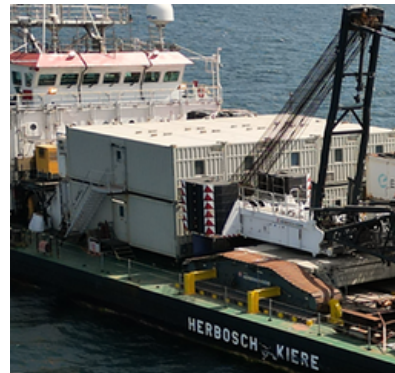

PORTABLE OFFSHORE CONTAINER UNITS

OFFSHORE ACCOMMODATION UNIT

20 PEOPLE

Length ▶ 15,1 m
Breath ▶ 10 m
Height ▶ 5,8 m

Description

10x sleeping cabin with bunkbed and sanitary unit.
 Galley, mess room and laundry space.
 Change room and office spaces.

Build by ELA CONTAINER OFFSHORE GMB according to the standards of DNVGL and classified by RINA.